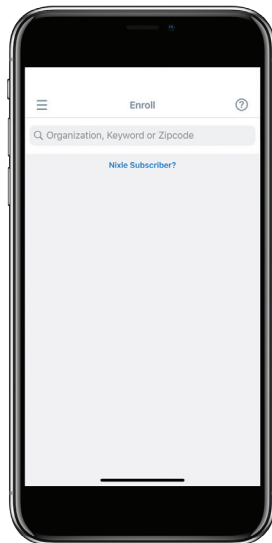

Registering for Nixle via the Everbridge Mobile App

MOBILE APP FEATURES:

- Get the information that matters most to you
- Receive pop-up push notifications
- Full mobile app experience

Step 1

Download, install and open the Everbridge App.

Step 2

Tap "Find an organization or subscription."

Step 3

Tap "Nixle subscriber?"

Step 4

Enter your phone number.

Step 5

Enter verification code sent to you by SMS.