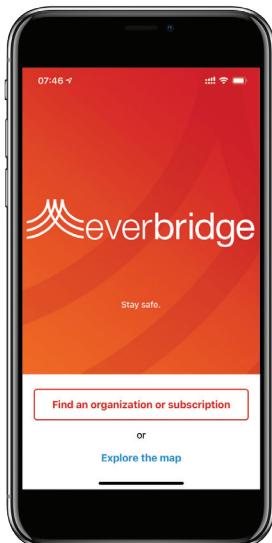

Registering for Nixle via the Everbridge Mobile App

MOBILE APP FEATURES:

- Get the information that matters most to you
- Receive pop-up push notifications
- Full mobile app experience

Step 1

Download, install and open the Everbridge App.

Step 2

Tap "Find an organization or subscription."

Step 3

Tap "Nixle subscriber?"

Step 4

Enter your phone number.

Step 5

Enter verification code sent to you by SMS.