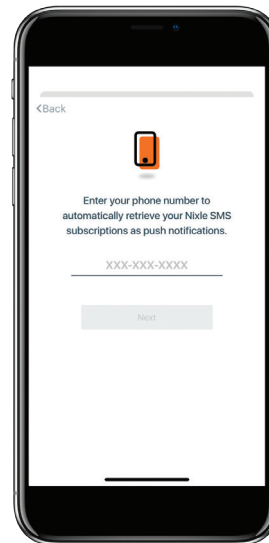

Registering for Nixle via the Everbridge Mobile App

MOBILE APP FEATURES:

- Get the information that matters most to you
- Receive pop-up push notifications
- Full mobile app experience

Step 1

Download, install and open the Everbridge App.

Step 2

Tap "Find an organization or subscription."

Step 3

Tap "Nixle subscriber?"

Step 4

Enter your phone number.

Step 5

Enter verification code sent to you by SMS.